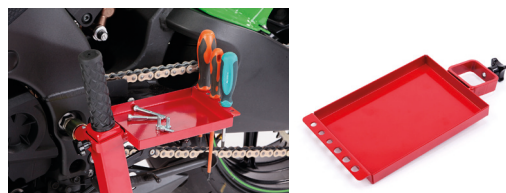

Tool Tray

Keep your tools, bolts and fasteners within easy reach when working..